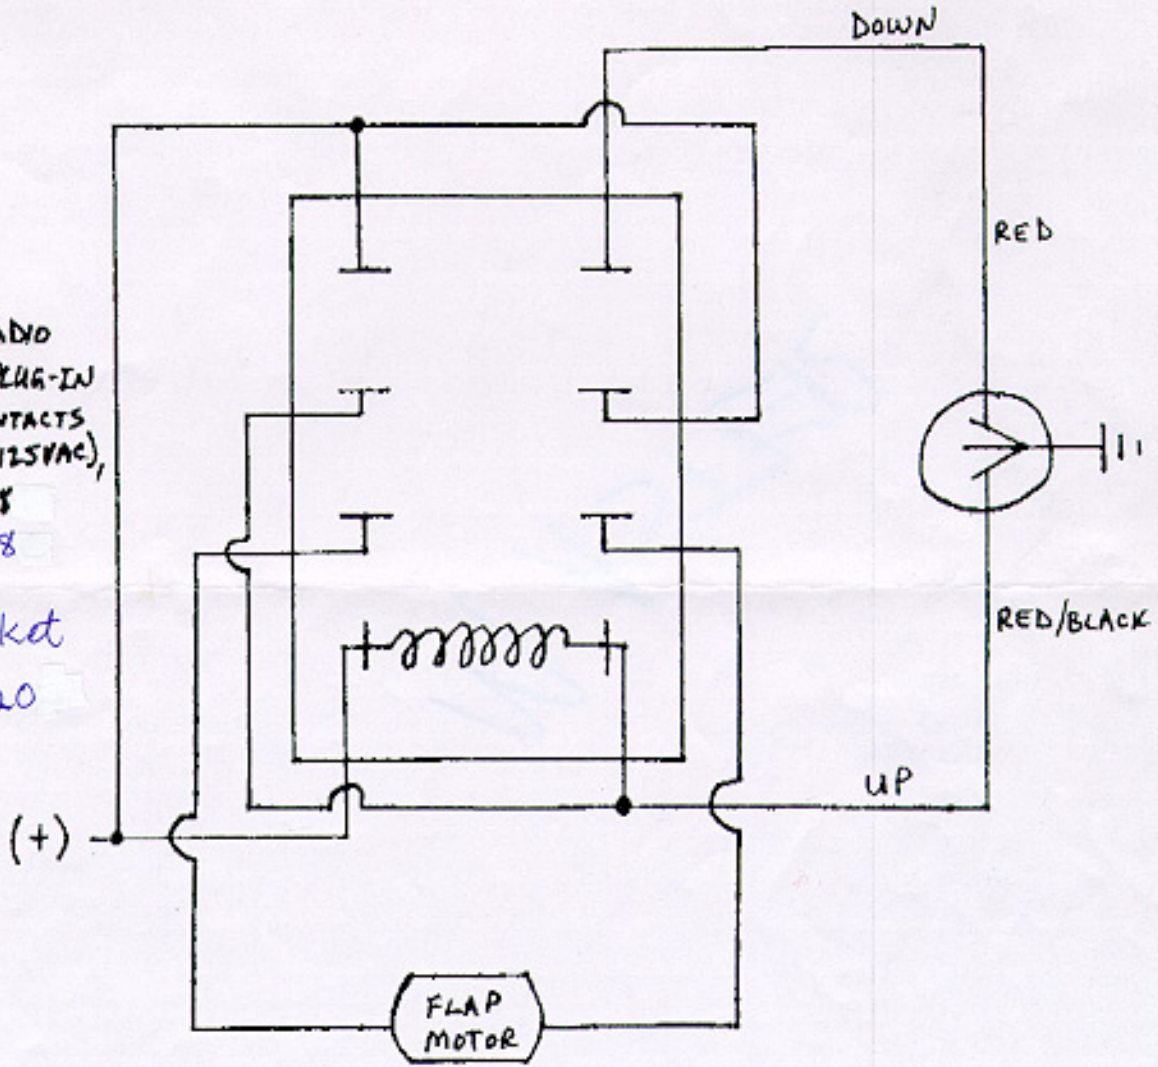

SCHEMATIC FOR SINGLE INFINITY 1
CUSTOM MILITARY STICK GRIP WITH
ON/OFF/(MOMENTARY ON) TOGGLE FOR FLAPS

RELAY IS RADIO
SHACK 12VDC PLUG-IN
RELAYS (DPDT CONTACTS
RATED 15A AT 125VAC),
CAT. NO. 275-218
275-218

Relay Socket
275-220

ALL WIRING SHOULD
BE #16 A.W.G. AND
PROTECTED WITH A
15 AMP CB.