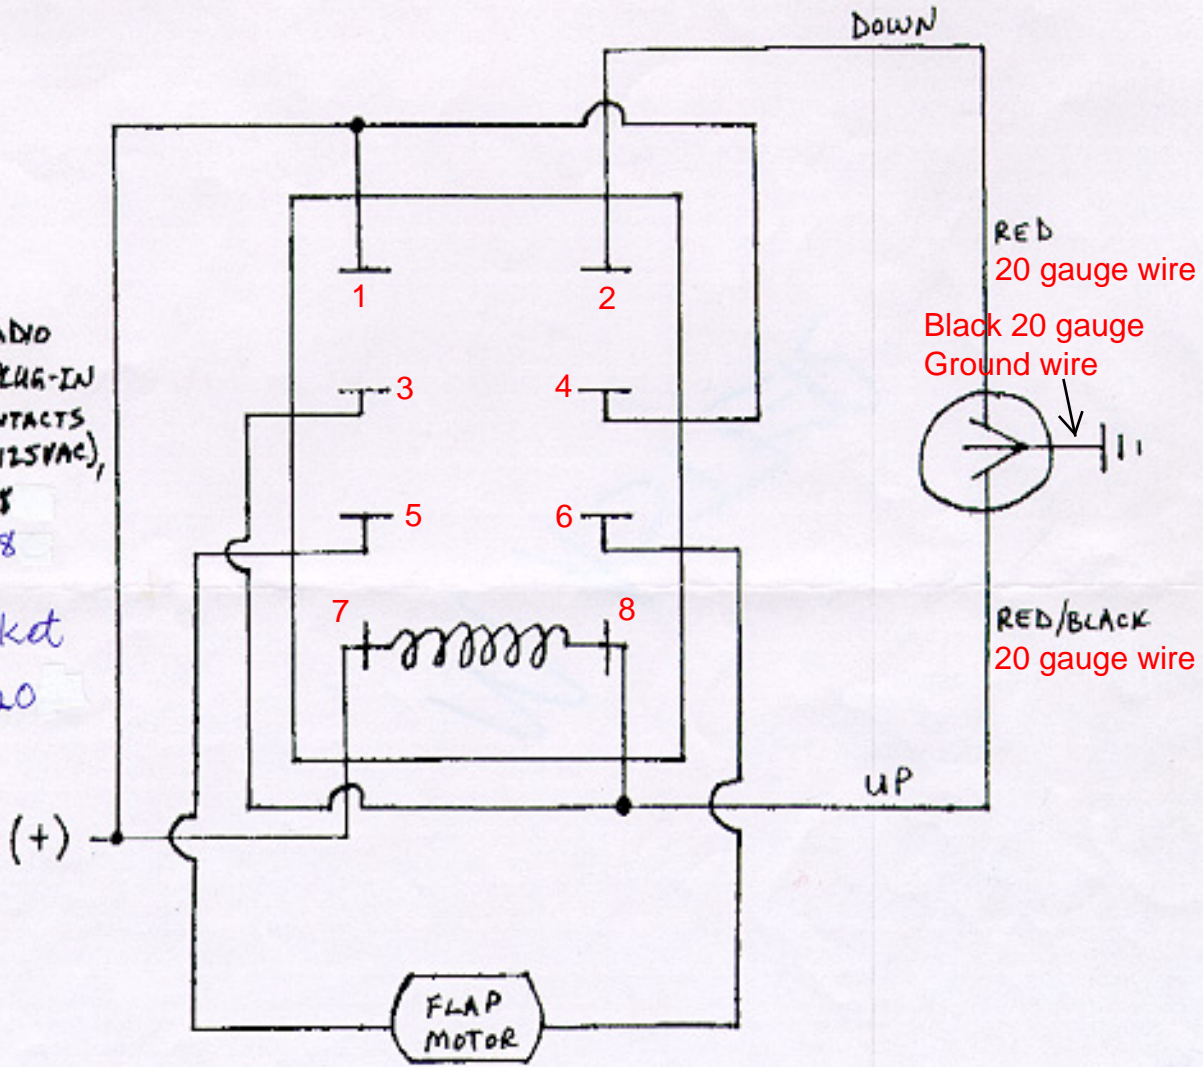

SCHEMATIC FOR SINGLE INFINITY 1
 CUSTOM MILITARY STICK GRIP WITH
 ON/OFF/(MOMENTARY ON) TOGGLE FOR FLAPS

RELAY IS RADIO
 SHACK 12VDC PLUG-IN
 RELAYS (DPDT CONTACTS
 RATED 15A AT 125VAC),
 CAT. NO. 275-218
 275-218

Relay Socket
 275-220

ALL WIRING SHOULD
 BE #16 A.W.G. AND
 PROTECTED WITH A
 15 AMP CB.