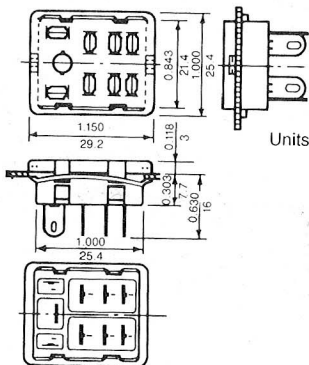

11 12 1
 10 2
 9 3
 8
 7 6 5

Dimensioned Drawing

Units—in./mm.

275-220

Made in Taiwan

Custom Packaged in USA for Radio Shack

A Division of Tandy Corp., Fort Worth, TX 76102